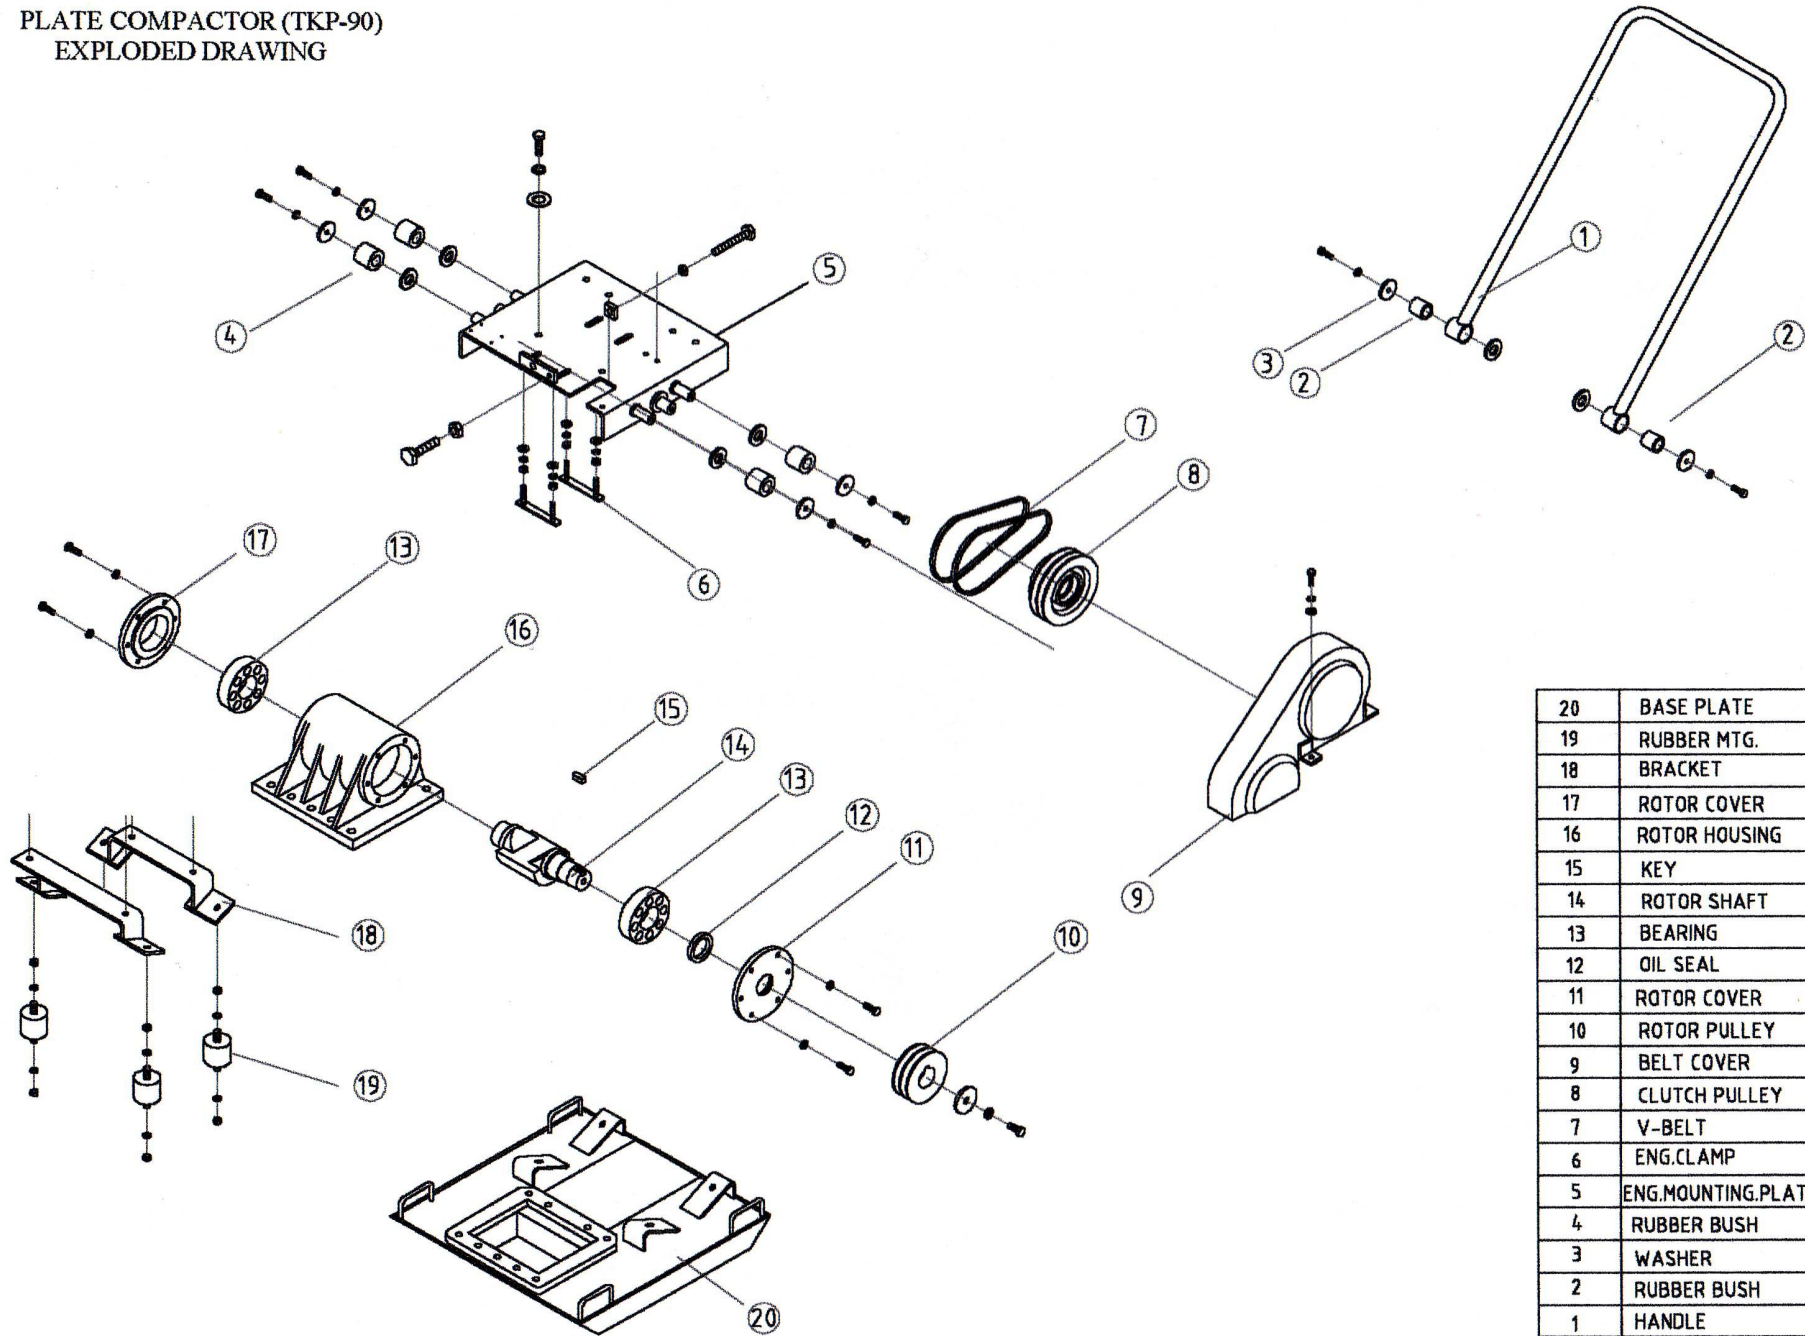

PLATE COMPACTOR (TKP-90)
EXPLODED DRAWING

20	BASE PLATE	
19	RUBBER MTG.	
18	BRACKET	
17	ROTOR COVER	
16	ROTOR HOUSING	
15	KEY	
14	ROTOR SHAFT	
13	BEARING	6309 ZZ C3
12	OIL SEAL	40/55/8
11	ROTOR COVER	
10	ROTOR PULLEY	
9	BELT COVER	
8	CLUTCH PULLEY	
7	V-BELT	A31
6	ENG.CLAMP	
5	ENG.MOUNTING.PLATE	
4	RUBBER BUSH	
3	WASHER	
2	RUBBER BUSH	
1	HANDLE	
REF.NO	DESCRIPTION	SIZE