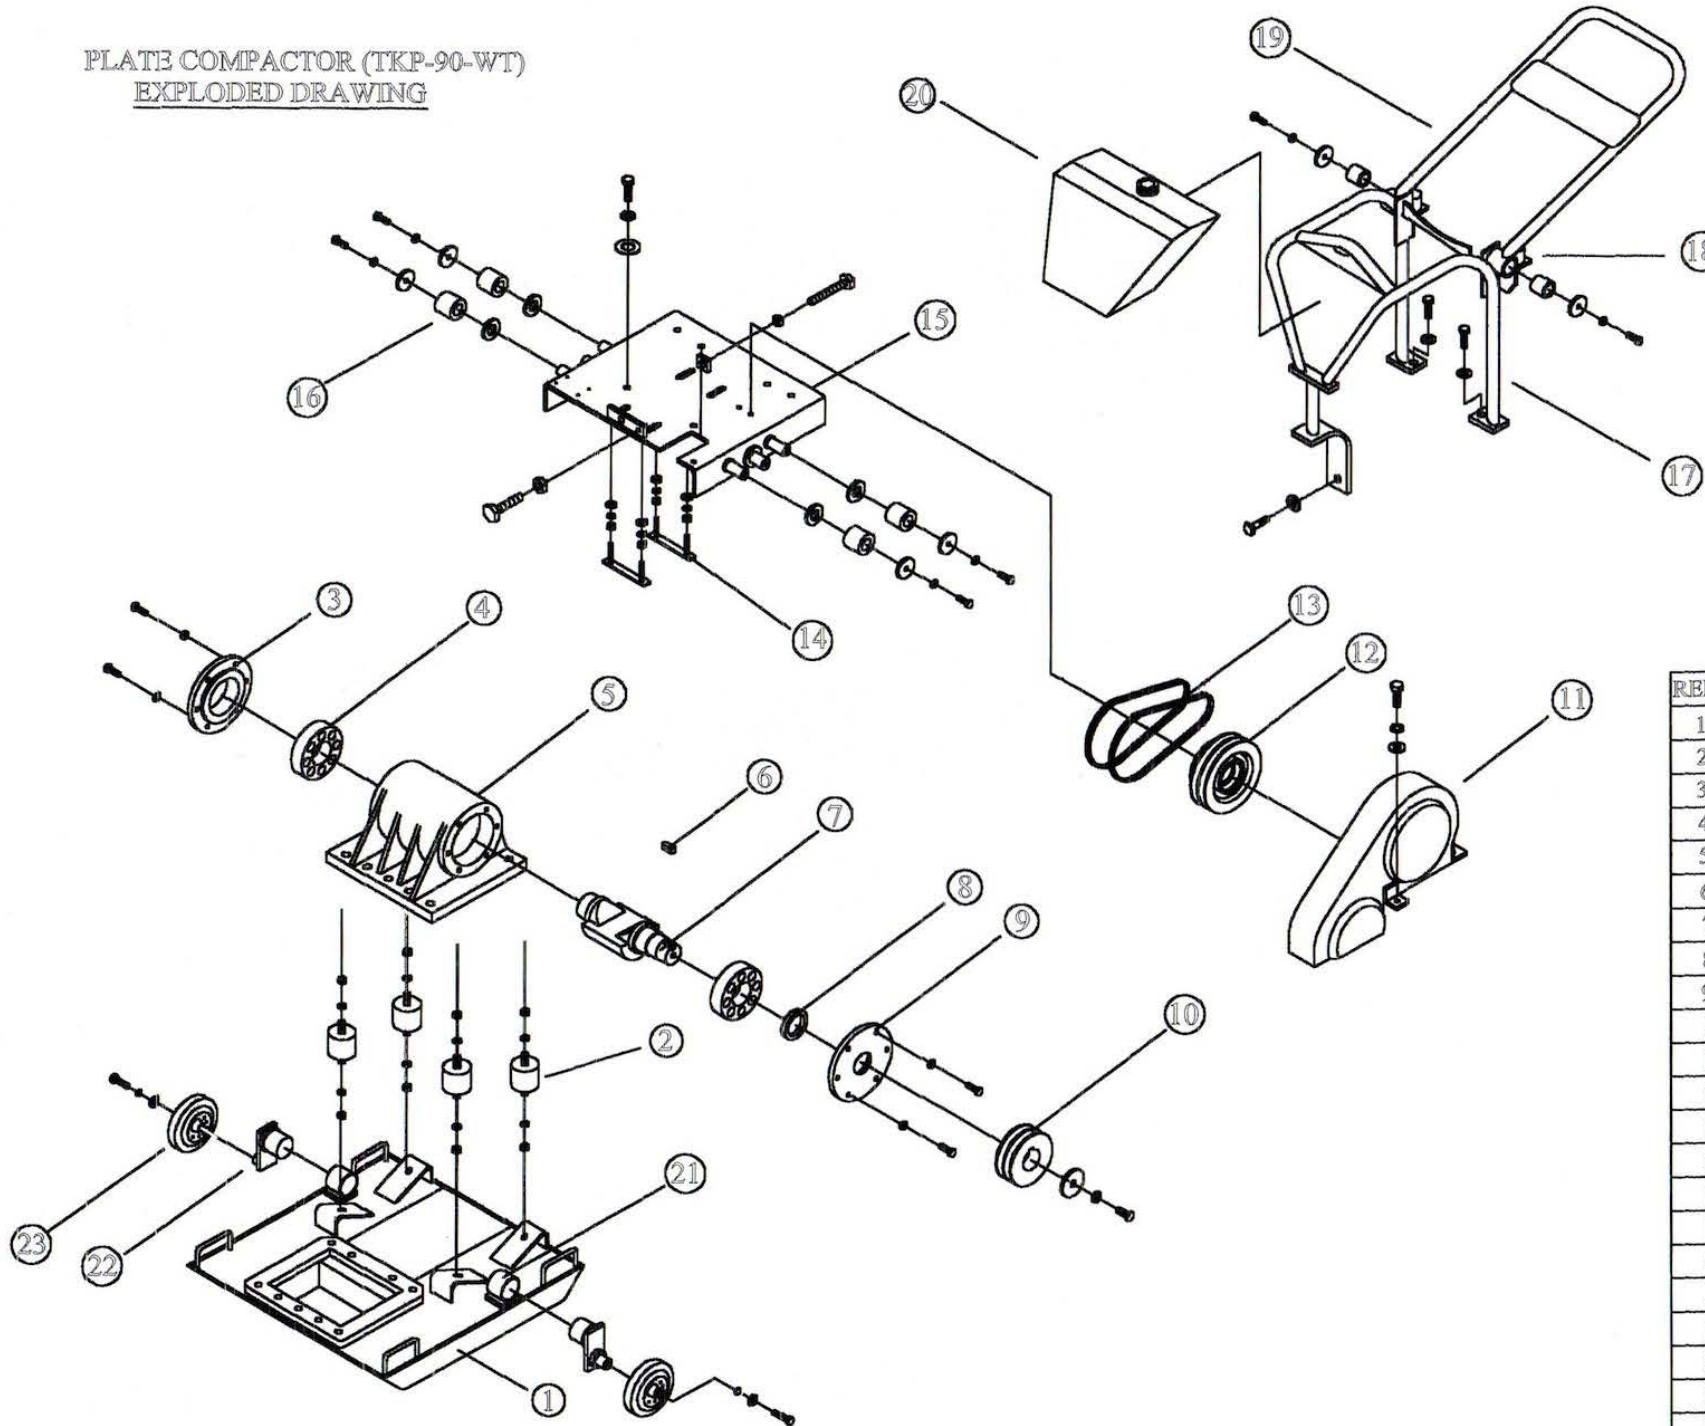

PLATE COMPACTOR (TKP-90-WT)
EXPLODED DRAWING

REF.NO	DESCRIPTION	SIZE
1	BASE PLATE	
2	ROBBER MTG.	
3	ROTOR COVER	
4	BEARING	6309 ZZ C3
5	ROTOR HOUSING	
6	KEY	
7	ROTOR SHAFT	
8	OIL SEAL	40/55/8
9	ROTOR COVER	
10	ROTOR PULLEY	
11	BELT COVER	
12	CLUTCH PULLEY	
13	BELT	A31
14	ENG.CLAMP	
15	ENG.MOUNTING.PLATE	
16	RUBBER BUSH	
17	FRAME	
18	HANDLE BRACKET	
19	HANDLE	
20	WATER TANK	
21	WHEEL ATTACHMENT TUBE	
22	WHEEL SHAFT	
23	WHEEL	