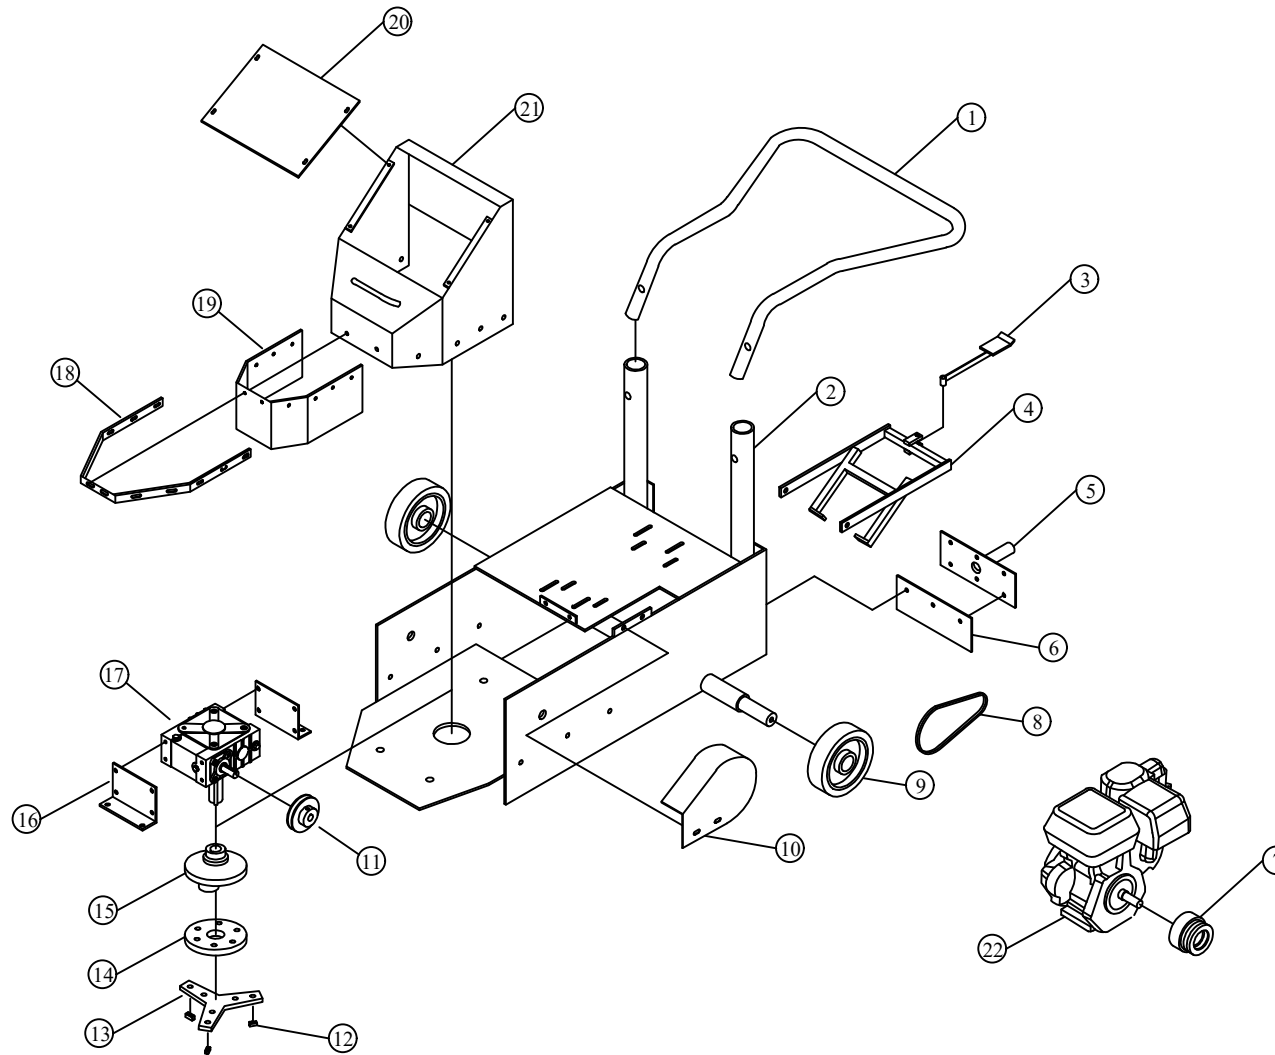

CONCRETE GRINDER

EXPLODED DRAWING TKCG-14E

22	ENGINE
21	GEAR BOX COVER
20	TOP COVER
19	RUBBER
18	DUST GUARD
17	GEARBOX
16	GEARBOX BRACKET
15	SPINDLE PLATE
14	RUBBER
13	BLADE HOLDER
12	BLADE
11	PULLEY
10	BELT COVER
9	WHEEL
8	BELT
7	CLUTCH
6	RUBBER
5	VACUUM BRACKET
4	BODY BRACKET
3	FOOT PAD
2	BODY
1	HANDLE
NO	PART NAME