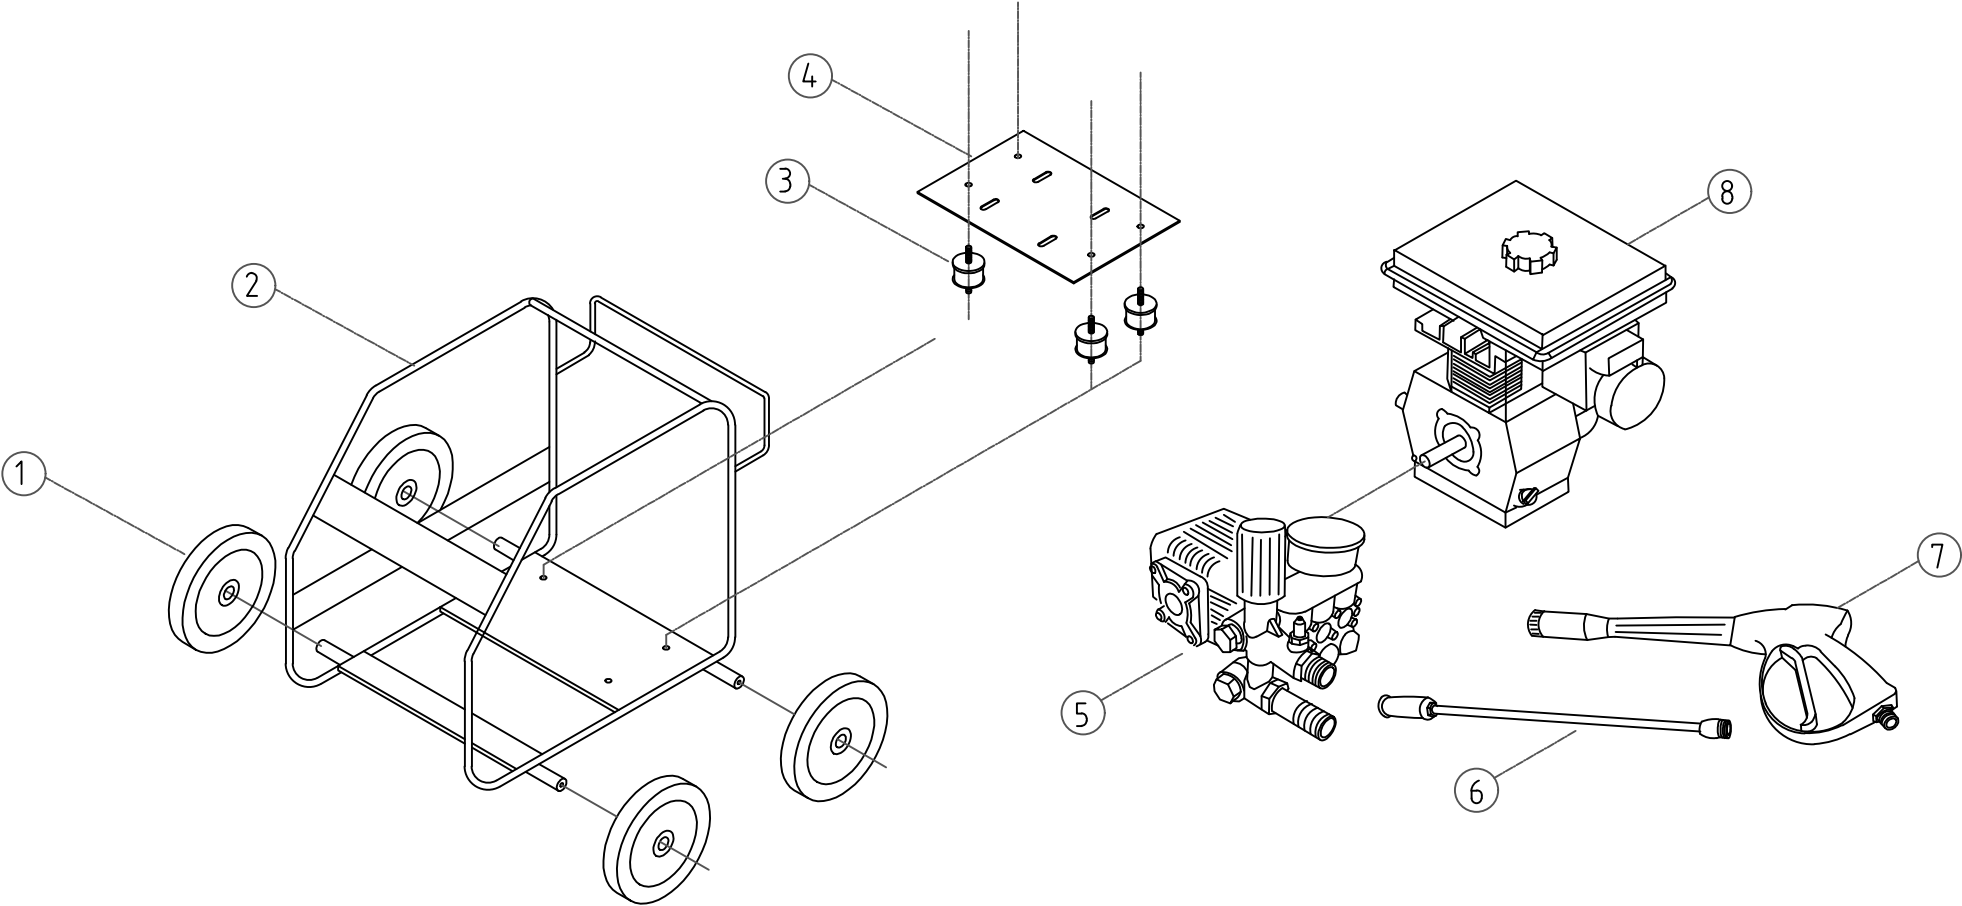

HIGH PRESSURE CLEANER

EXPLODED DRAWING IDS-3082

8	ENGINE
7	GUN
6	EXTENSION TUBE
5	PUMP HEAD
4	ENGINE PLATE
3	RUBBER MTG
2	FRAME
1	WHEEL
NO	PART NAME