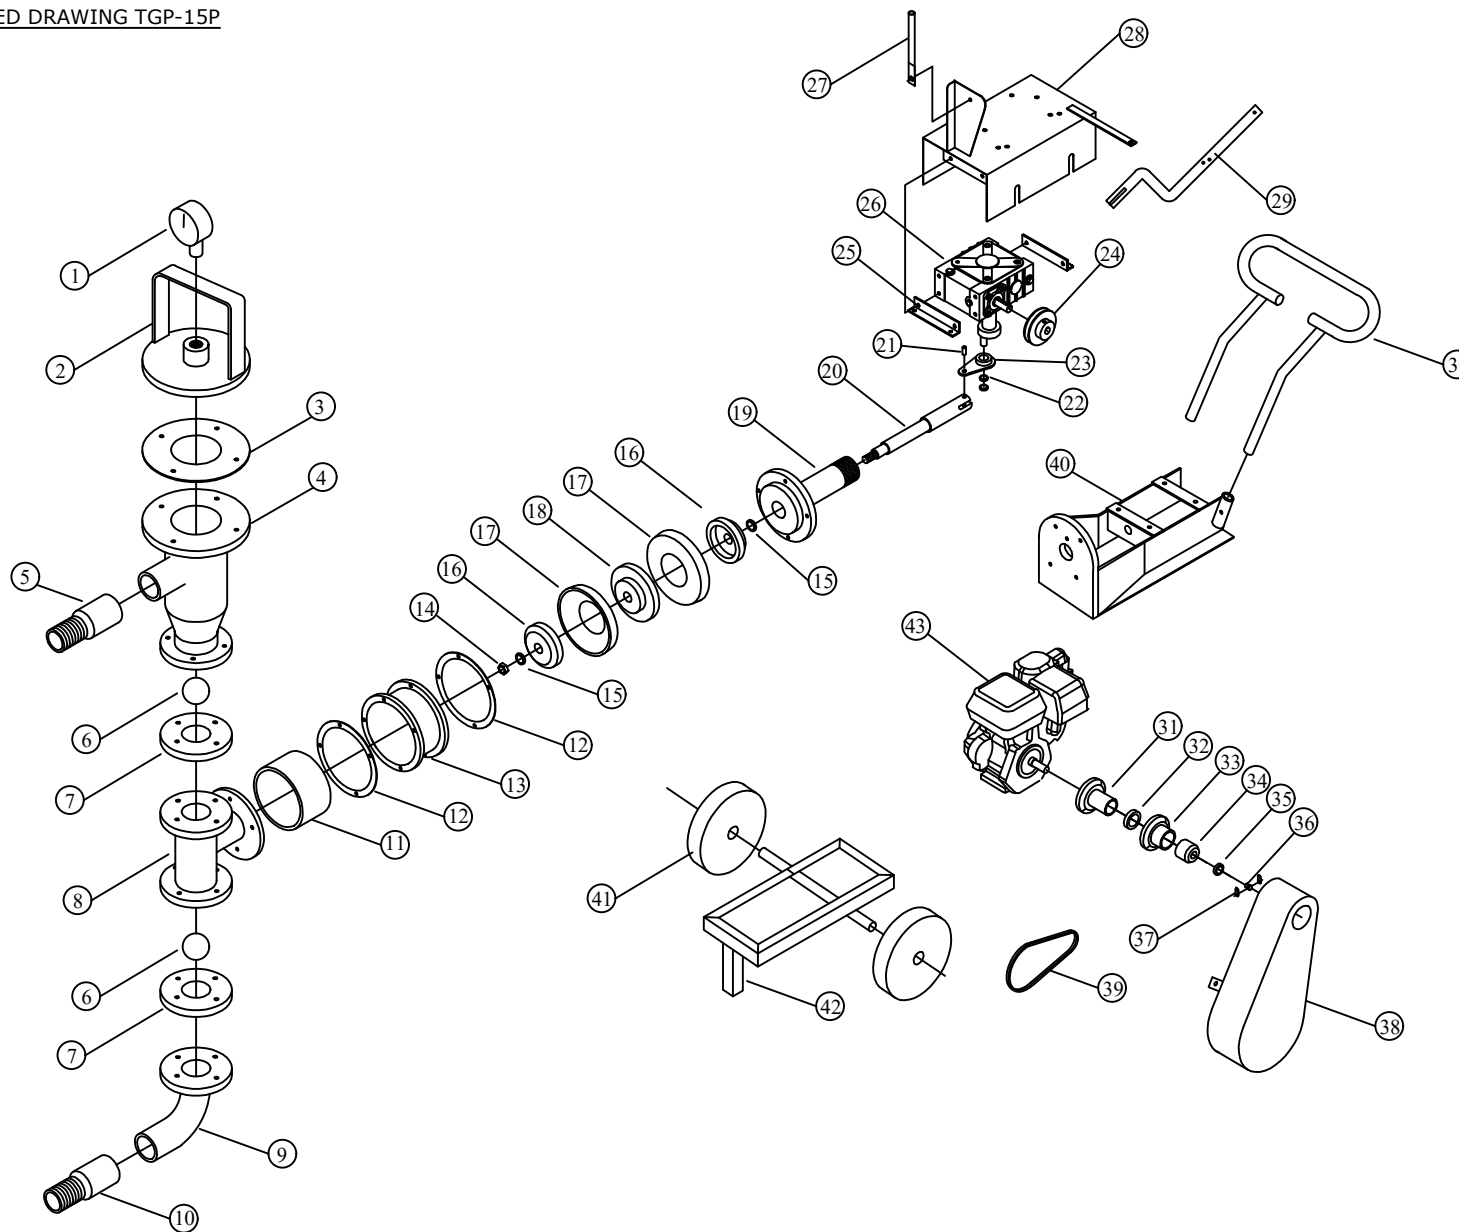

GROUT PUMP

EXPLODED DRAWING TGP-15P

43	ENGINE
42	FOOT BRACKET
41	WHEEL
40	BODY
39	BELT
38	BELT COVER
37	SUPPORT PLATE
36	CLUTCH PIN
35	BEARING
34	CLUTCH BUSH
33	CLUTCH PULLEY B
32	BEARING
31	CLUTCH PULLEY A
30	HANDLE
29	CONTROL BRACKET
28	ENGINE MOUNTING
27	CONTROL HANDLE
26	GEAR BOX
25	GEAR BOX MOUNTING
24	PULLEY
23	CON ROD
22	BEARING
21	CON ROD PIN
20	PISTON
19	HOUSING
18	FLANGE
17	DURABLE PISTON SEAL
16	BLADE SUPPORT FLANGE
15	O RING
14	BLADE NUT
13	DRUM HOUSING
12	RUBBER GASKET
11	SLEEVE
10	SUCTION INLET
9	PUMP ELBOW
8	PUMP BODY
7	VALVE SEAT
6	STEEL BALL
5	DISCHARGE OUTLET
4	DISCHARGE BODY
3	RUBBER GASKET
2	TOP COVER
1	PRESSURE GAUGE
NO	PART NAME