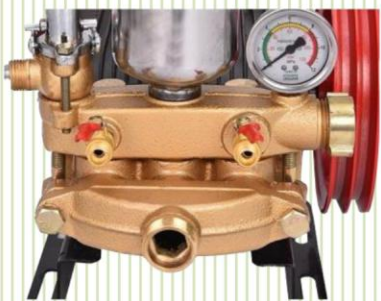

Efficient & Effective

PLUNGER PUMP

Application:

- Irrigation
- Gardens
- Fertiliser
- Pump Water
- Car Wash

Features:

- Powered by **single phase** reliable electric motor.
- Good flow rate up to 32 l/min.
- Sturdy steel frame design.
- 25M hose.
- Agriculture spray gun & high pressure copper gun will be given.
- Belt cover to ensure operator safety.

FEATURES:
2 OPERATORS CAN WORK AT THE SAME TIME.

FEATURES:
BRASS BALL VALVE - DURABLE AND WATERTIGHT.

FEATURES:
PRESSURE KNOB - EASY TO ADJUST PUMP PRESSURE.

ELECTRIC MOTOR

Accessories:

Suction Hose with Foot Valve

25M Delivery Hose

Overflow Hose

Agriculture Spray Gun

High Pressure Copper Gun

Model	TKPP-35M
Maximum Pressure (bar)	35
Flow Rate (L/min)	32
Power (HP)	3
Voltage	240v, Single Phase