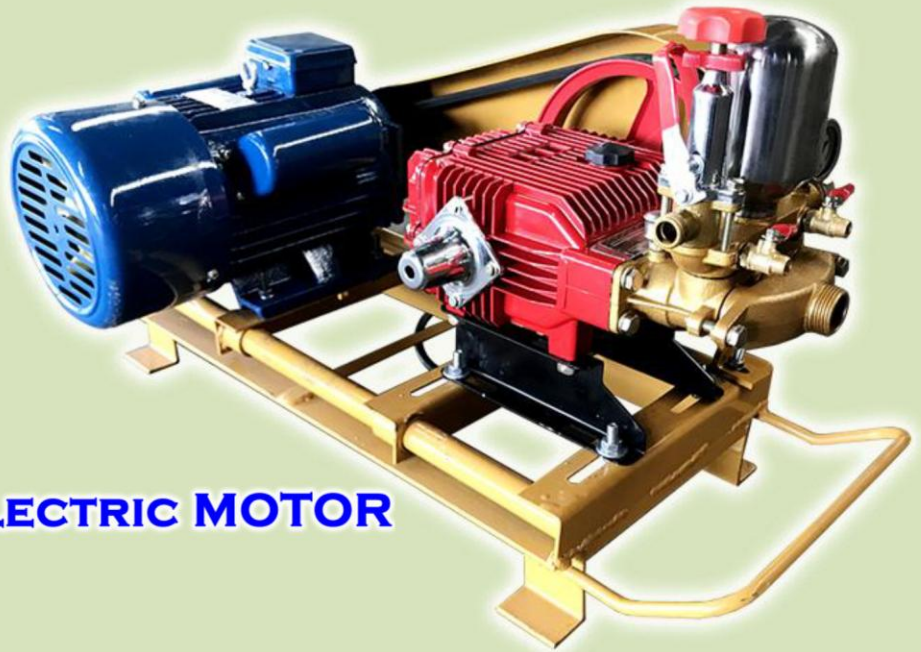

Efficient & Effective

PLUNGER PUMP

Application:

- Irrigation
- Gardens
- Fertiliser
- Pump Water
- Car Wash

Features:

- Powered by **single phase** reliable electric motor.
- Good flow rate up to 32 l/min.
- Sturdy steel frame design.
- 25M hose.
- Agriculture spray gun & high pressure copper gun will be given.
- Belt cover to ensure operator safety.

FEATURES:
2 OPERATORS CAN WORK AT THE SAME TIME.

FEATURES:
BRASS BALL VALVE - DURABLE AND WATERTIGHT.

FEATURES:
PRESSURE KNOB - EASY TO ADJUST PUMP PRESSURE.

ELECTRIC MOTOR

Accessories:

Suction Hose with Foot Valve

25M Delivery Hose

Overflow Hose

Agriculture Spray Gun

High Pressure Copper Gun

Model	TKPP-35M
Maximum Pressure (bar)	35
Flow Rate (L/min)	32
Power (HP)	3
Voltage	240v, Single Phase