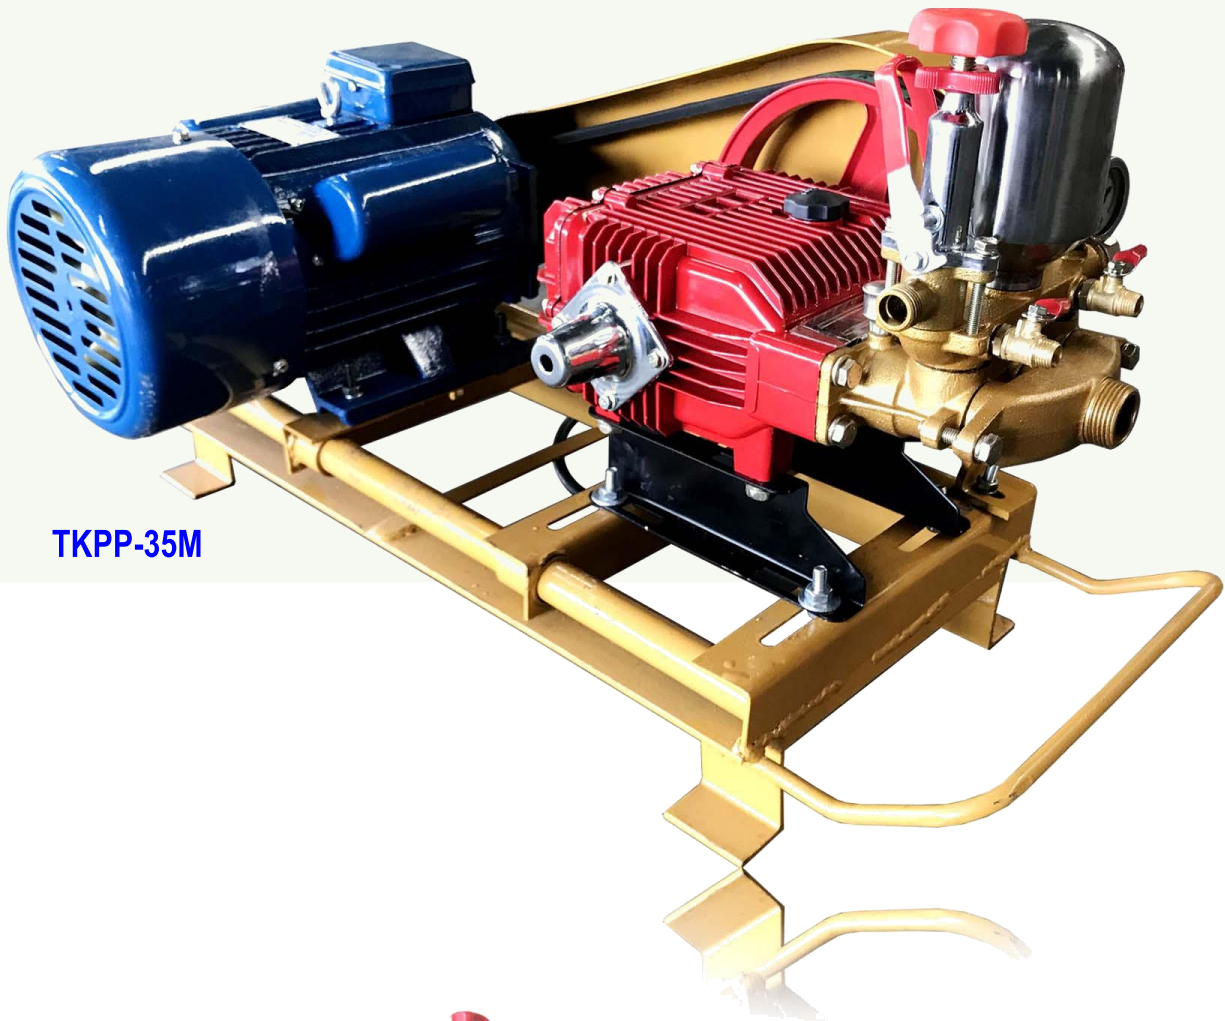

EFFICIENT * EFFECTIVE

PLUNGER PUMP

TKPP-35M

ELECTRIC MOTOR

Model	TKPP-35M
Maximum Pressure (bar)	35
Flow Rate (L/min)	32
Power (HP)	3HP
Voltage	240v, Single Phase

QUALITY

Designs and specifications are subject to change for improvement without prior notice.