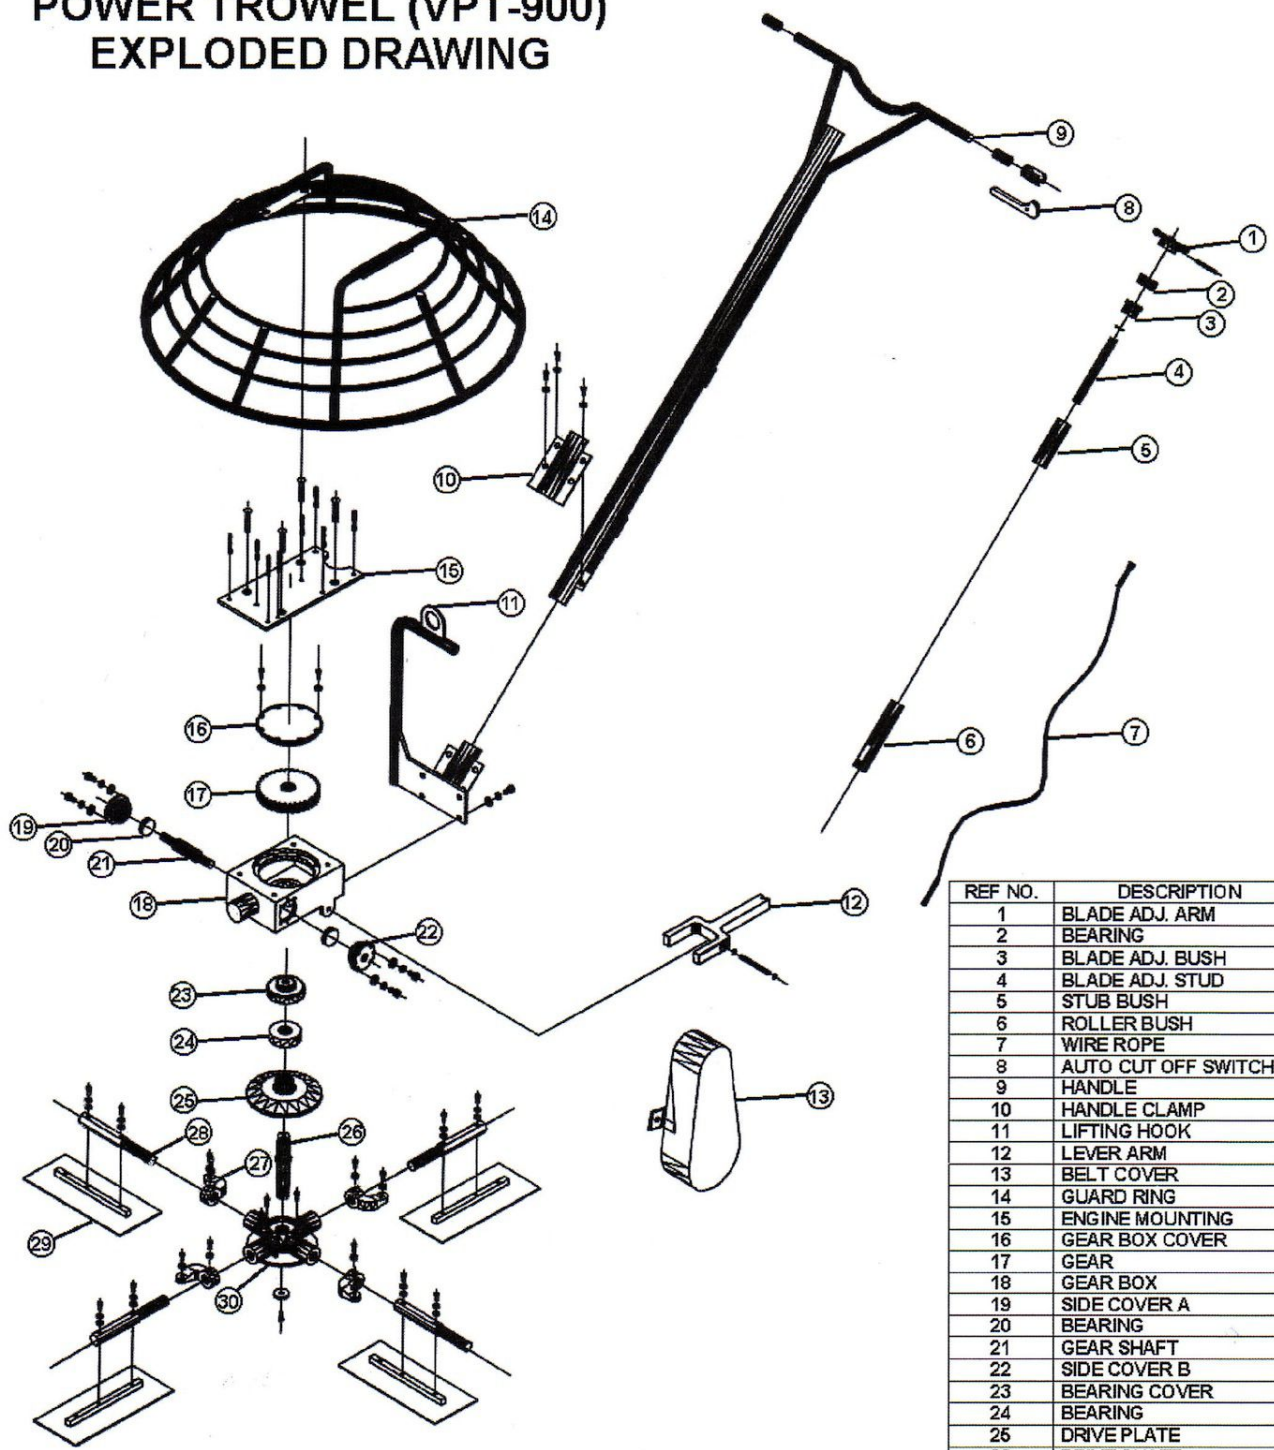

# POWER TROWEL (VPT-900) EXPLODED DRAWING

REF NO.	DESCRIPTION
1	BLADE ADJ. ARM
2	BEARING
3	BLADE ADJ. BUSH
4	BLADE ADJ. STUD
5	STUB BUSH
6	ROLLER BUSH
7	WIRE ROPE
8	AUTO CUT OFF SWITCH
9	HANDLE
10	HANDLE CLAMP
11	LIFTING HOOK
12	LEVER ARM
13	BELT COVER
14	GUARD RING
15	ENGINE MOUNTING
16	GEAR BOX COVER
17	GEAR
18	GEAR BOX
19	SIDE COVER A
20	BEARING
21	GEAR SHAFT
22	SIDE COVER B
23	BEARING COVER
24	BEARING
25	DRIVE PLATE
26	DRIVE SHAFT
27	ADJ. ARM
28	HEX. BLADE ARM
29	BLADE
30	BLADE HOLDER BASE