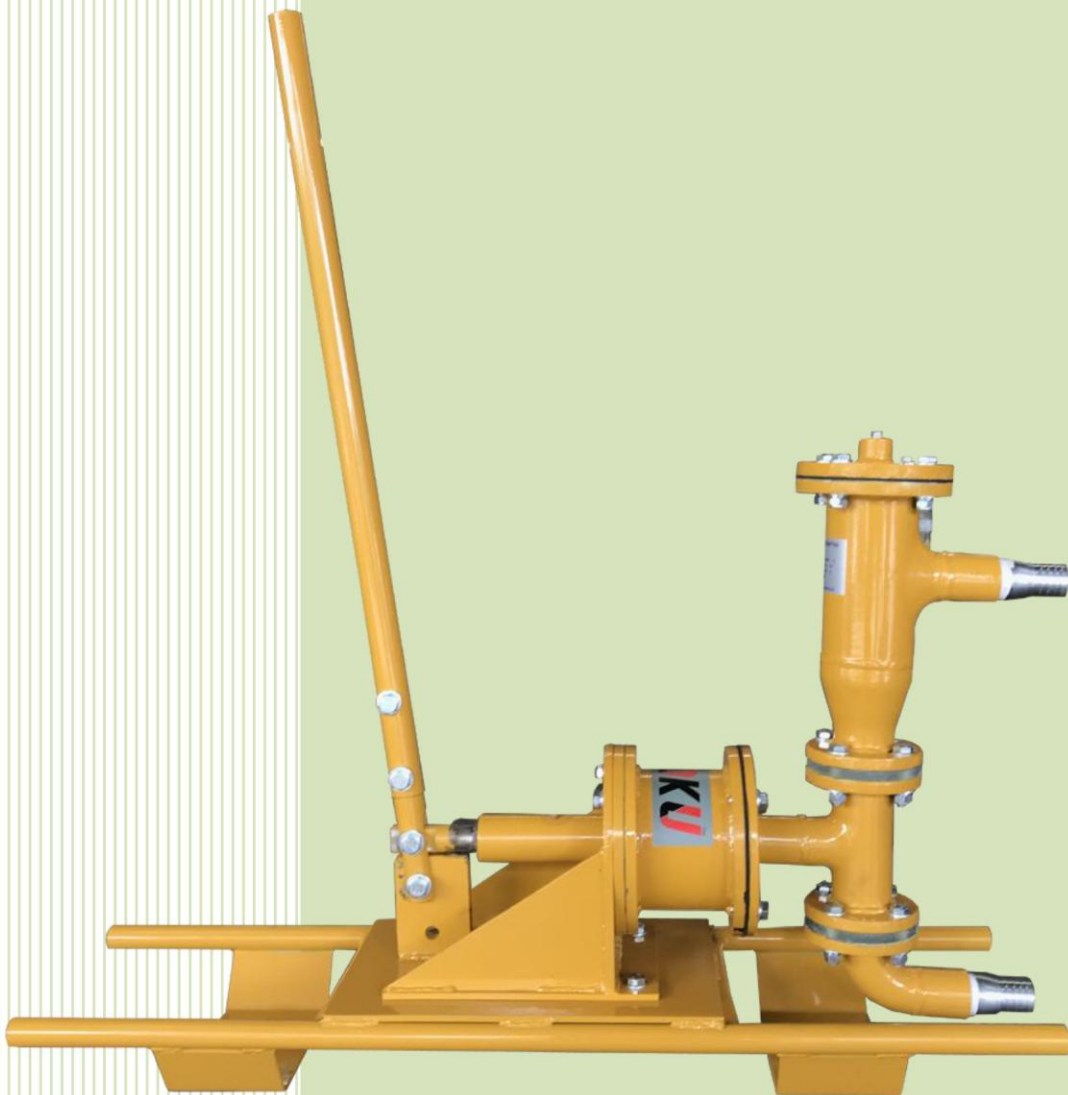

Efficient & Effective

HAND INJECTOR GROUT PUMP

Model	TGP-8
Drive	Piston Manual Operation
Output (l/ min)	8
Max. Output Pressure (psi)	144
Conveying Distance (m)	3
Weight (kg)	19
Dimensions (LxWxH) (mm)	235 x 118 x 230