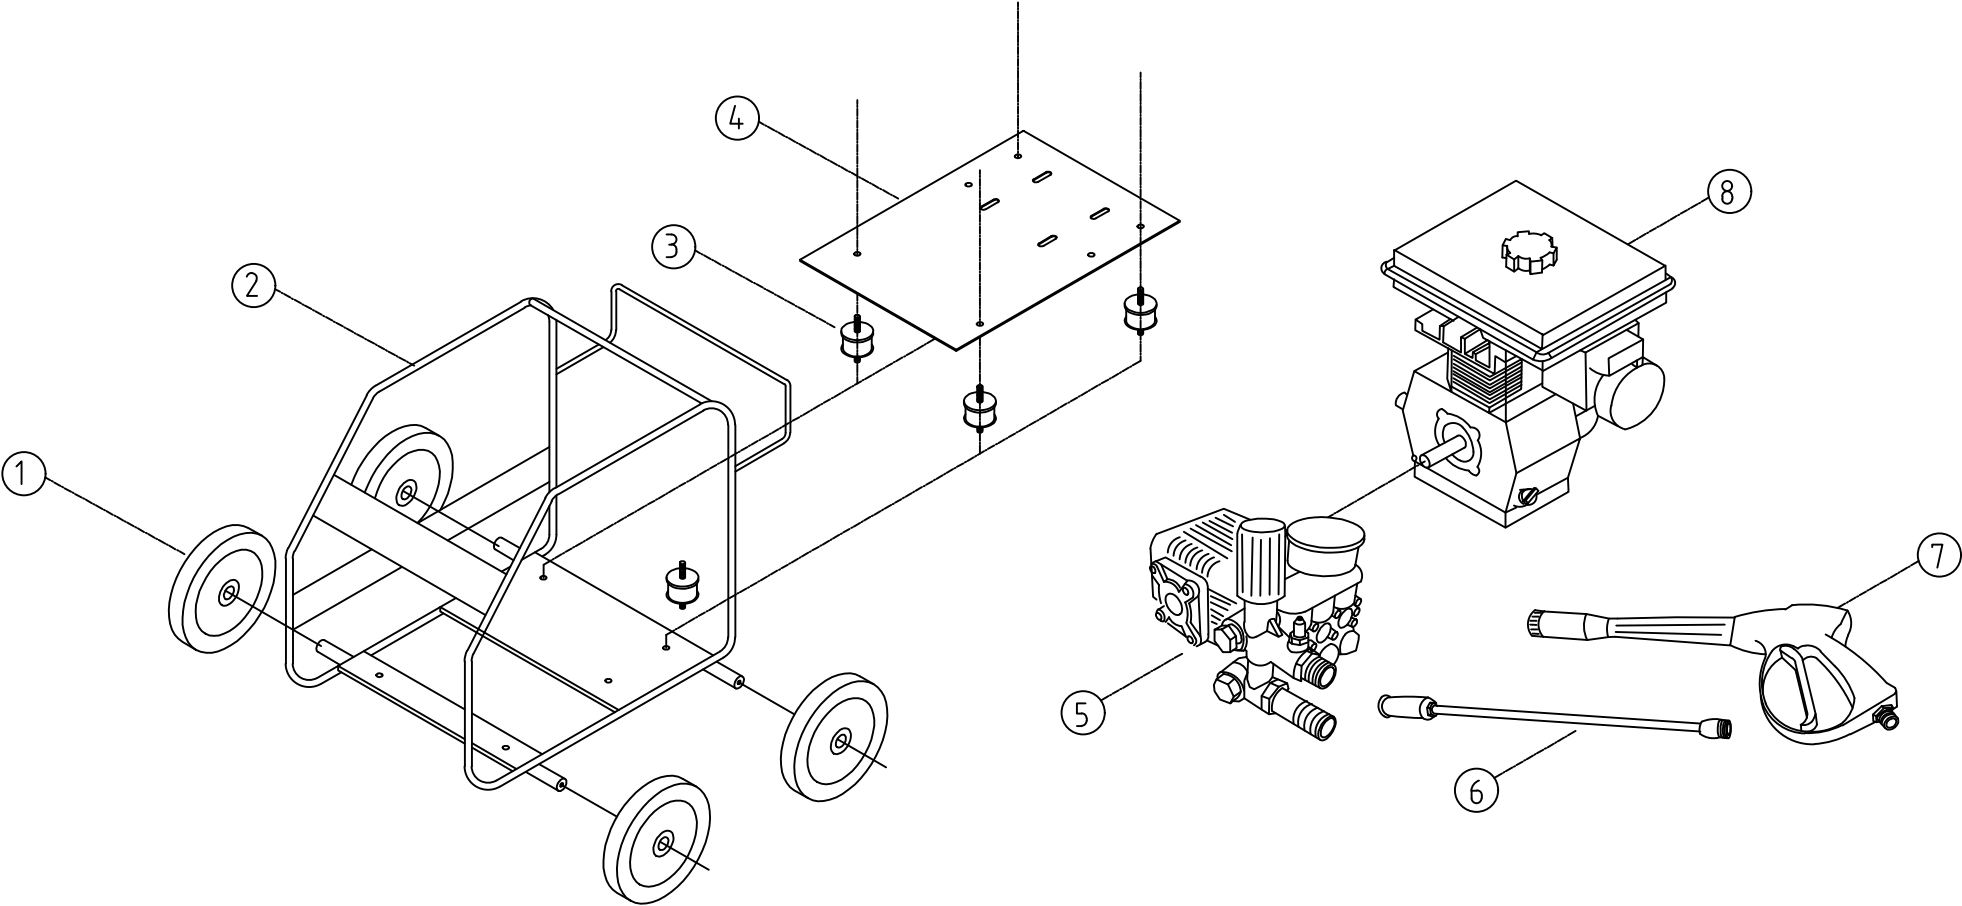

# HIGH PRESSURE CLEANER

EXPLODED DRAWING IDS-3032

8	ENGINE
7	GUN
6	EXTENSION TUBE
5	PUMP HEAD
4	ENGINE PLATE
3	RUBBER MTG
2	FRAME
1	WHEEL
NO	PART NAME