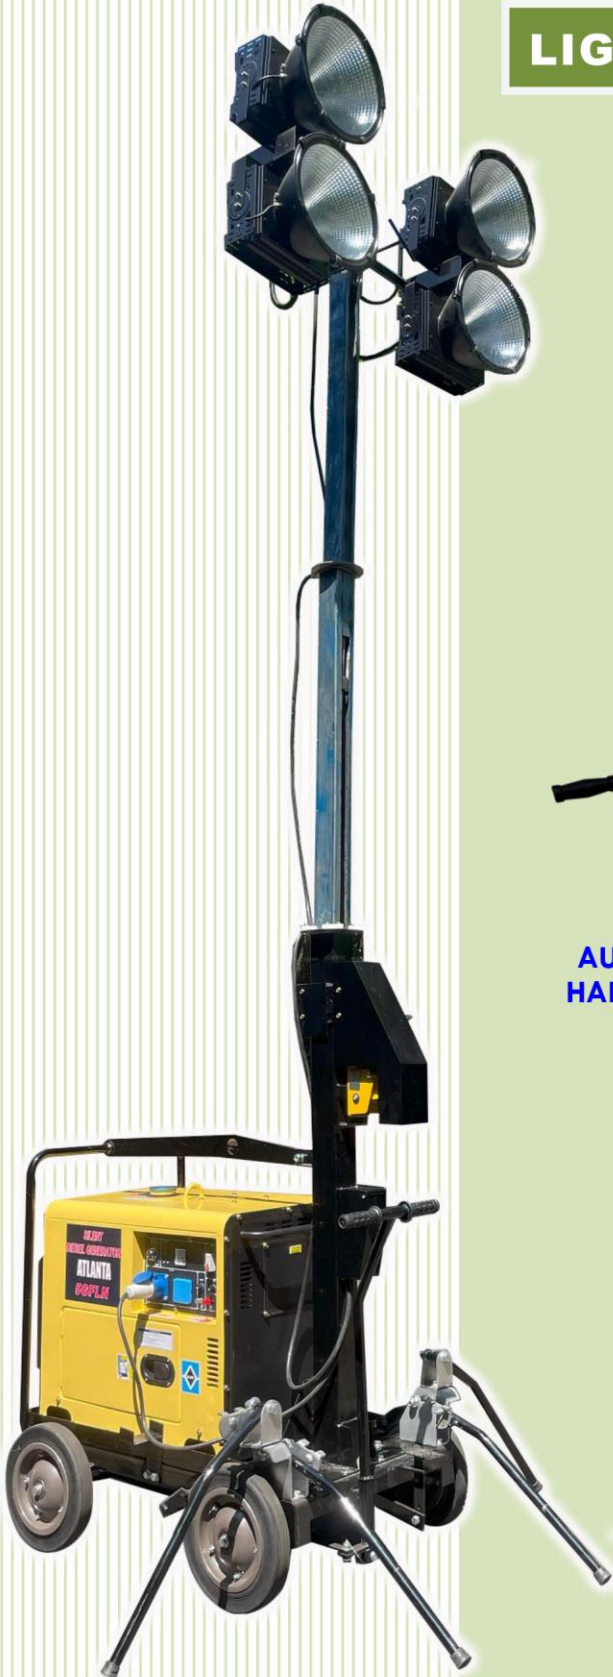

Efficient & Effective

LIGHTING TOWER

**AUTO LOCK
HAND WINCH**

**CONTROL
BOX**

**METAL HALIDE
400W LAMP**

200W LED LAMP

Model	TKLT-4200LED
No. of Lights	4 Lights
Power (W)	200 / each
Voltage (v)	240
Maximum Height (mm)	4800
Generator	ATLANTA 5GFLN
Weight (kg)	280
Dimension (LxWxH) mm	1250 x 1000 x 2330

Model	TKLT-4400
No. of Lights	4 Lights
Power (W)	400 / each
Voltage (v)	240
Maximum Height (mm)	4800
Generator	ATLANTA 5GFLN
Weight (kg)	280
Dimension (LxWxH) mm	1250 x 1000 x 2330