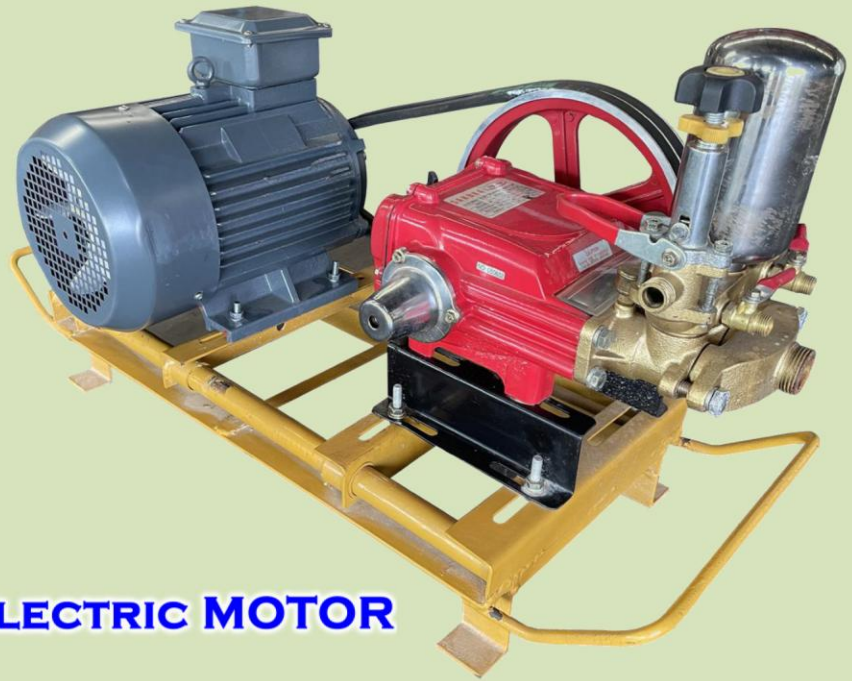

Efficient & Effective

PLUNGER PUMP

Application:

- Irrigation
- Gardens
- Fertiliser
- Pump Water
- Car Wash

Features:

- Powered by **Three phase** reliable electric motor.
- Good flow rate up to 32 l/min.
- Sturdy steel frame design.
- 25M hose.
- Agriculture spray gun & high pressure copper gun will be given.
- Belt cover to ensure operator safety.

FEATURES:
2 OPERATORS CAN WORK AT THE SAME TIME.

FEATURES:
BRASS BALL VALVE - DURABLE AND WATERTIGHT.

FEATURES:
PRESSURE KNOB - EASY TO ADJUST PUMP PRESSURE.

ELECTRIC MOTOR

Accessories:

Suction Hose with Foot Valve

25M Delivery Hose

Overflow Hose

Agriculture Spray Gun

High Pressure Copper Gun

Model	TKPP-50M
Maximum Pressure (bar)	44
Flow Rate (L/min)	57
Power (HP)	5.5
Voltage	415V, Three Phase