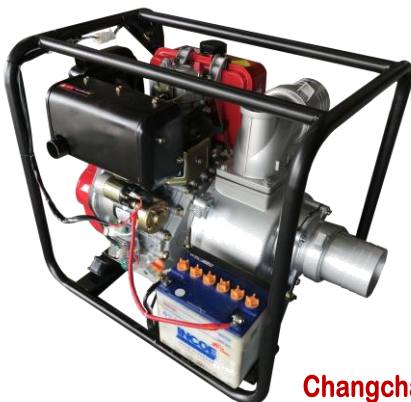

EFFICIENT * EFFECTIVE

SELF PRIMING CENTRIFUGAL

Robin EY-28D

Changchai CF 186

Model	TSP-100	TSP-100
Connection - In x Out (inch)	4 x 4	4 x 4
Pump Total Head (m)	28	26
Pump Delivery Volume (L/m)	1300	860
Pump Maximum Suction m (ft)	8 (26)	8 (26)
Engine	Robin EY-28D	Changchai CF 186
Engine Type	Air Cooled Gasoline	Air-cooled Diesel
Max. Output (hp/rpm)	8.0 / 3600	6.0 / 3600
Engine Starting System	Recoil	Recoil
Weight (kg)	26	94
Dimension (L x W x H) (mm)	700 x 450 x 470	660 x 620 x 920